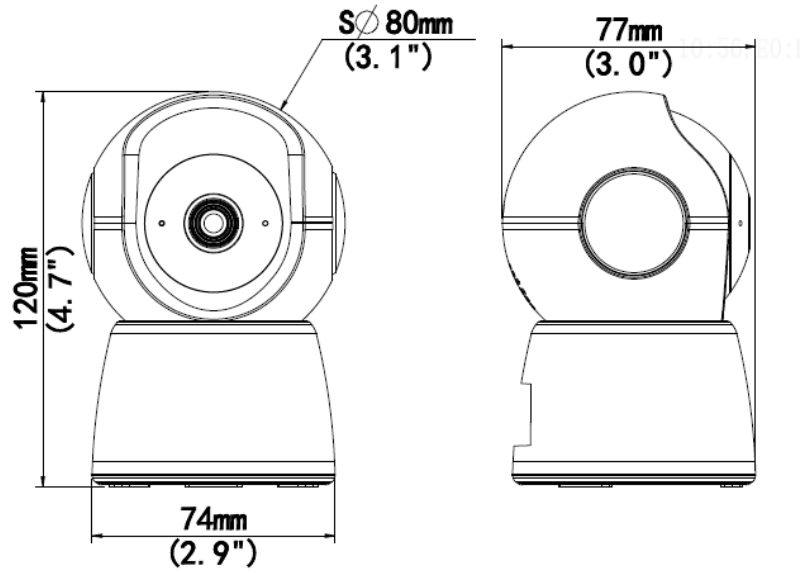

Dimensions

www.uniview.com/

© 2023 Zhejiang Uniview Technologies Co., Ltd. All rights reserved.

*Product specifications and availability are subject to change without notice.