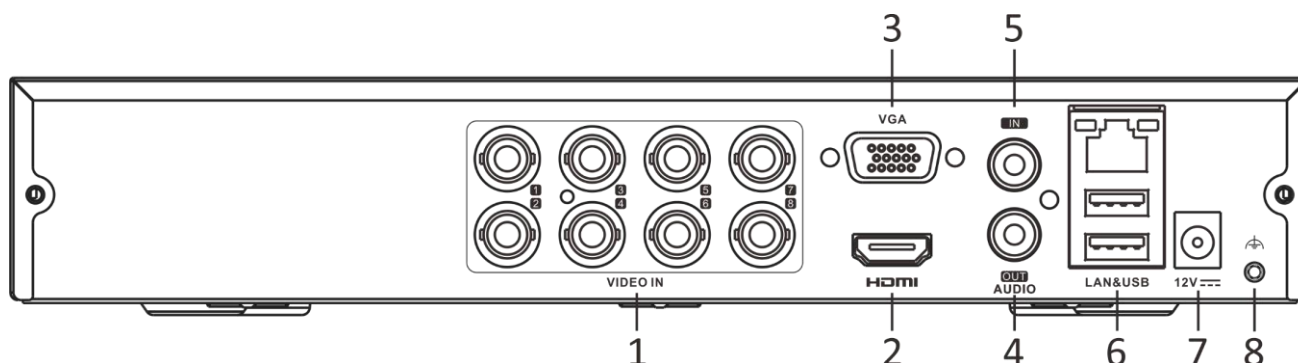

Physical Interface

No.	Description	No.	Description
1	Video and coaxial audio in	5	AUDIO IN, RCA connector
2	HDMI interface	6	LAN network interface and USB interface
3	VGA interface	7	12 VDC power input
4	AUDIO OUT, RCA connector	8	GND

Available Model

DVR-208U-M1

Headquarters

No.555 Qianmo Road, Binjiang District,
Hangzhou 310051, China
T +86-571-8807-5998
Technical Support: support@hikvision.com

Follow us on social media to get the latest product and solution information.

Hikvision

HikvisionHQ

HikvisionHQ

Hikvision_Global

Hikvision
Corporate Channel

hikvisionhq