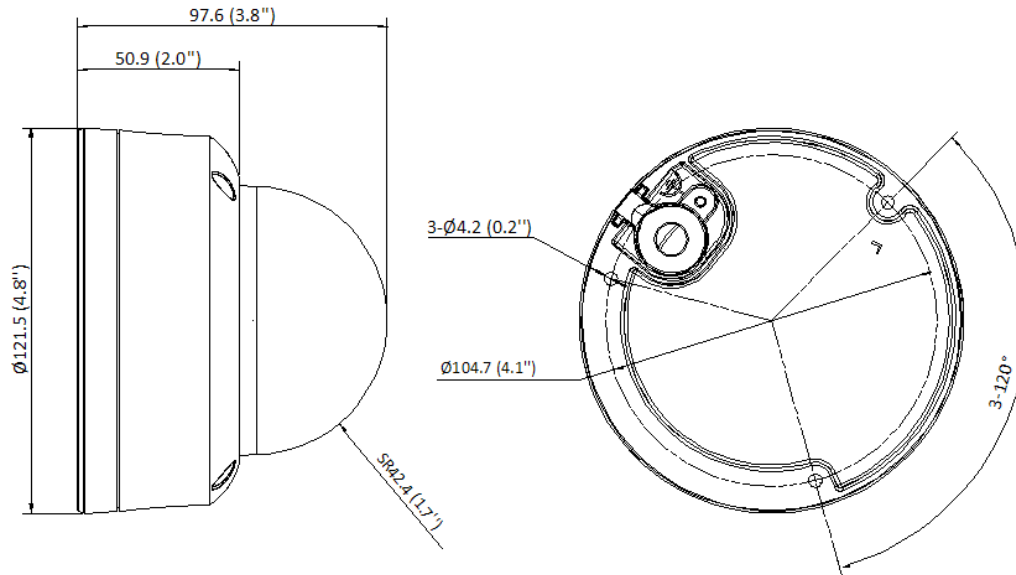

## ▪ Specification

Camera	
Image Sensor	1/2.8" Progressive Scan CMOS
Max. Resolution	1920 × 1080
Min. Illumination	Color: 0.001 Lux @ (F1.0, AGC ON), 0 Lux with light
Shutter Time	1/3 s to 1/100,000 s
Day & Night	24/7 color imaging
Angle Adjustment	Pan: 0° to 355°, tilt: 0° to 75°, rotate: 0° to 355°
Lens	
Lens Type	Fixed focal lens, 2.8 and 4 mm optional
Focal Length & FOV	2.8 mm, horizontal FOV: 106°, vertical FOV: 57°, diagonal FOV: 126° 4 mm, horizontal FOV: 83°, vertical FOV: 44°, diagonal FOV: 99°
Lens Mount	M12
Iris Type	Fixed
Aperture	F1.0
Depth of Field	2.8 mm: 1.5 m to ∞ 4 mm: 2.1 m to ∞
DORI	
DORI	2.8 mm, D: 44 m, O: 17 m, R: 8 m, I: 4 m 4 mm, D: 56 m, O: 22 m, R: 11 m, I: 5 m
Illuminator	
Supplement Light Type	White Light
Supplement Light Range	Up to 30 m
Smart Supplement Light	Yes
Video	
Main Stream	50 Hz: 25 fps (1920 × 1080, 1280 × 720) 60 Hz: 30 fps (1920 × 1080, 1280 × 720)
Sub-Stream	50 Hz: 25 fps (640 × 480, 640 × 360) 60 Hz: 30 fps (640 × 480, 640 × 360)
Video Compression	Main stream: H.265+/H.265/H.264+/H.264 Sub-stream: H.265/H.264/MJPEG
Video Bit Rate	32 Kbps to 8 Mbps
H.264 Type	Baseline Profile, Main Profile, High Profile
H.265 Type	Main Profile
Bit Rate Control	CBR, VBR
Region of Interest (ROI)	1 fixed region(s) for main stream
Network	
Security	Password protection, complicated password, watermark, basic and digest authentication for HTTP, WSSE and digest authentication for Open Network Video Interface, security audit log, host authentication (MAC address)
Simultaneous Live View	Up to 6 channels
API	Open Network Video Interface(Profile S, Profile T), ISAPI, SDK
Protocols	TCP/IP, ICMP, DHCP, DNS, HTTP, RTP, RTSP, NTP, IGMP, IPv6, UDP, QoS, FTP, SMTP

▪ **Available Model**

IPC-D129HA (2.8/4 mm)

▪ **Dimension**

Unit: mm (inch)

▪ **Accessory**

▪ **Optional**

HIA-P101 Rain Shade	HIA-B101-120 Pendant Mount	HIA-B401-120B Wall Mount	HIA-B301 Vertical Pole Mount	HIA-B401-120 Wall Mount
				